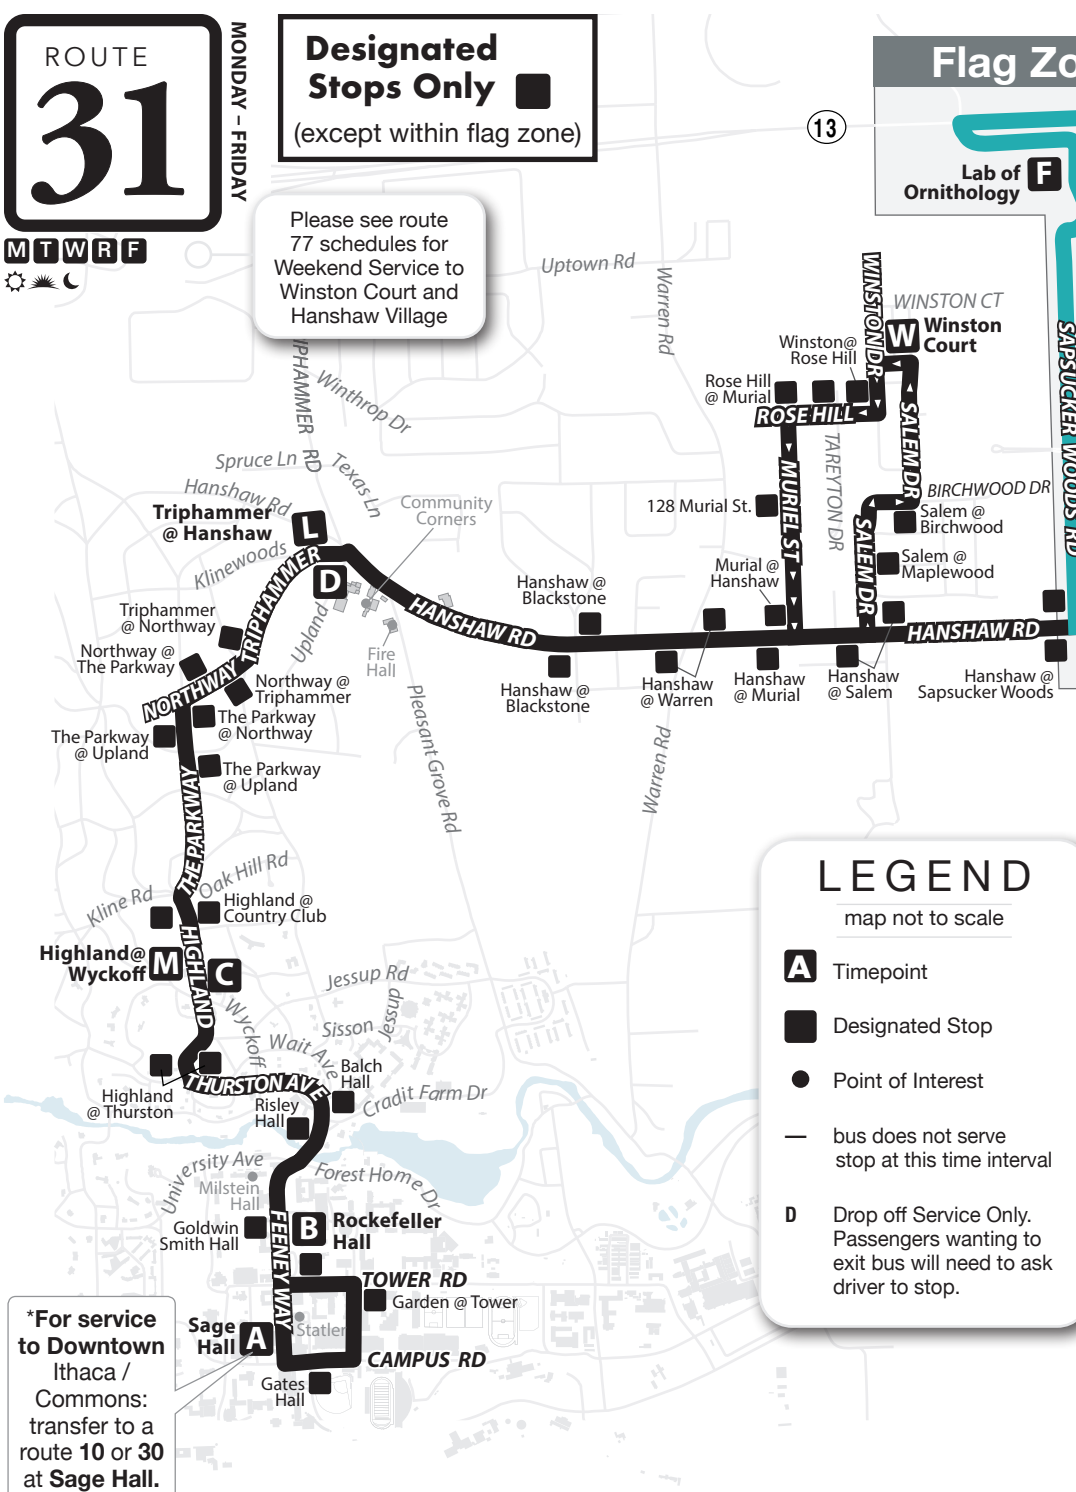

MONDAY - FRIDAY

**Designated Stops Only** ■  
(except within flag zone)

Please see route 77 schedule for Weekend Service to Winston Court and Hanshaw Village.

**Timing Changes on all trips. ALL times have changed. One trip was cut. There is now an Outbound demand stop at Guthrie on select trips.**

**Bold Type indicates PM times.**

ROUTE  
**31**

MONDAY - FRIDAY

MTWRF

**Designated Stops Only** ■  
(except within flag zone)

Please see route 77 schedules for Weekend Service to Winston Court and Hanshaw Village

\*For service to Downtown Ithaca / Commons: transfer to a route 10 or 30 at Sage Hall.

Guthrie Loop Route  
Select Trips