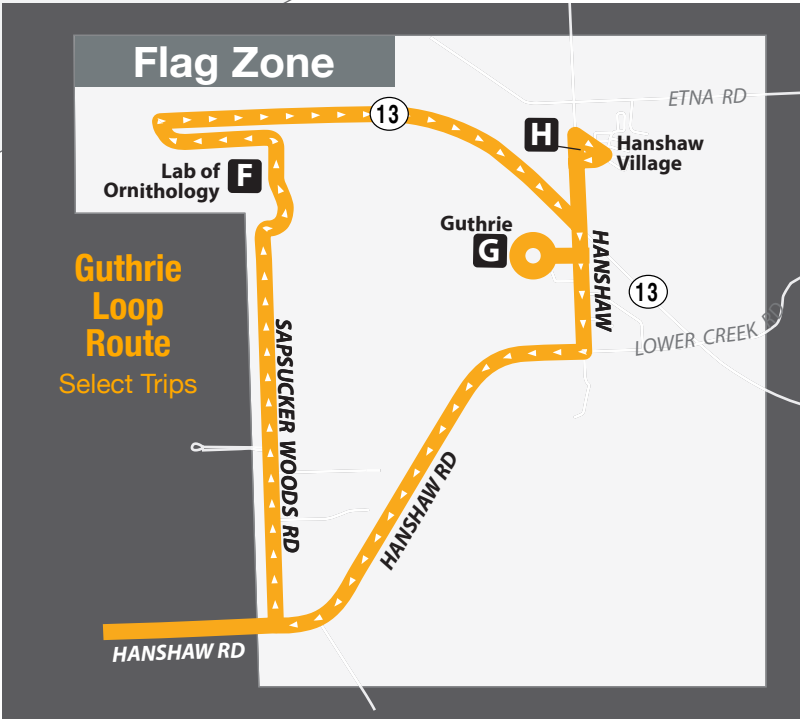

Guthrie Loop Route
Select Trips