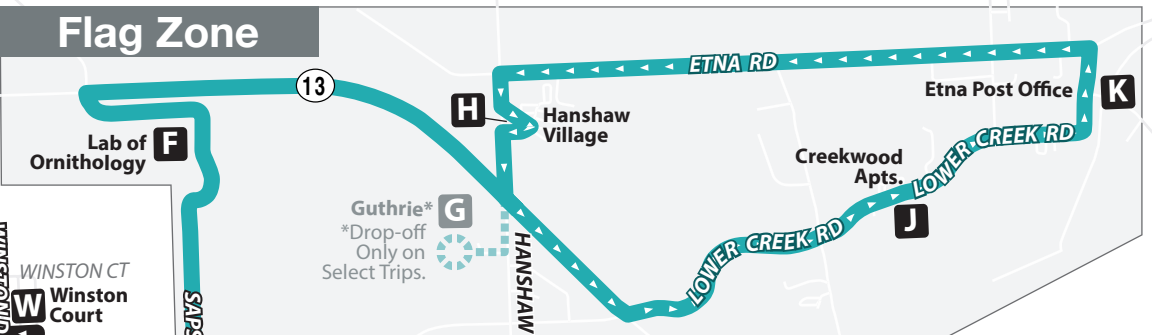

**Bold Type indicates PM times.**

ROUTE  
**31**

MONDAY - FRIDAY

MTWRF

**Designated Stops Only** ■  
(except within flag zone)

Please see route 77 schedules for Weekend Service to Winston Court and Hanshaw Village

\*For service to Downtown Ithaca / Commons: transfer to a route 10 or 30 at Sage Hall.

Guthrie Loop Route  
Select Trips